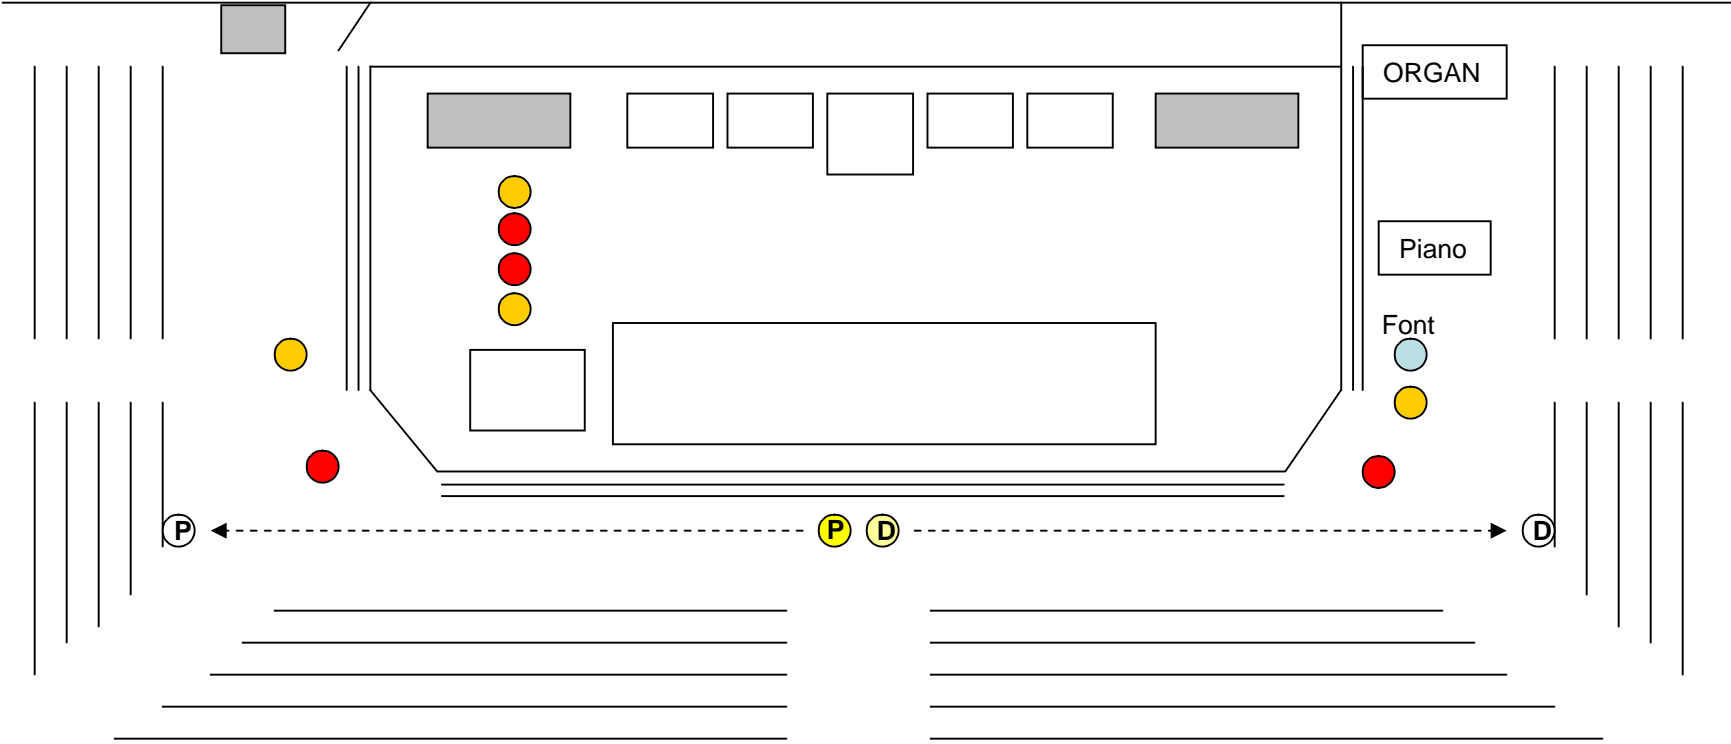

### Key

- Host 1 & 2
- Cup 1 & 2
- Ⓟ Priest
- Ⓧ Deacon (or EM 3, as necessary)